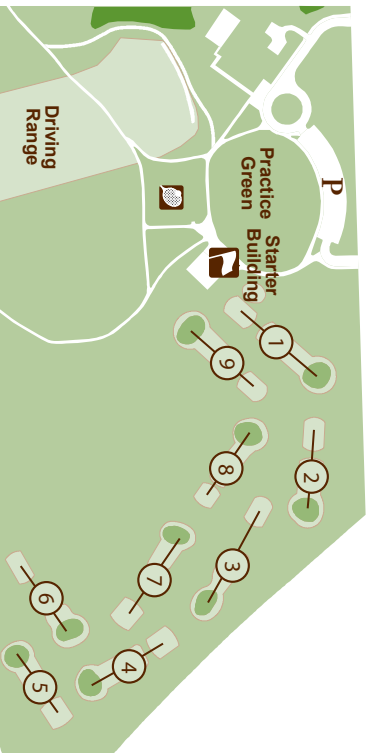

MILWAUKEE COUNTY PARKS
GOLF COURSE

noyes park

8235 W. Good Hope Road • 414.353.6323

Thank you for playing.
Tell us about your experience!
Call the Golf Office at 414.257.8024
or visit countyparks.com search: Contact Golf
Enjoy your round and visit us again soon!

For details on all **15 courses**
or for **reservations** at non-Par 3 Courses:
414.475.6222 or countyparks.com

HOLE	1	2	3	4	5	6	7	8	9	TOTAL
YARDS	107	83	109	86	70	93	98	82	81	809
PAR	3	3	3	3	3	3	3	3	3	27
+/-										
SCORER:										

USGA Rules Govern Golf **The First Tee**

- Keep your pull cart off the greens.
- Repair your ball marks and divots.
- Allow faster groups to play through.
- Do not practice on tees/greens/fairways
- Mark your scorecard at the next tee.
- Each player must have clubs, including a putter
- Keep your ball on the course and away from other golfers. You are responsible for any damage you cause.

The WPGA Junior Foundation calls Noyes Park home to The First Tee of Milwaukee County. Its mission is to provide learning facilities and educational programs that promote character development and life-enhancing values through the game of golf. Learn more about the programs! Call 414.443.3570 or visit the website at thefirstteemilwaukeecounty.org