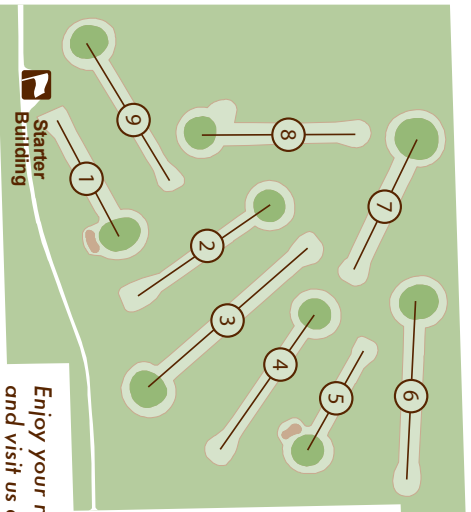

## madison park

9800 W. Glendale Ave. • 414.353.2869

Enjoy your round  
and visit us again soon!

Thank you  
for playing  
Madison Park.  
Tell us about  
your experience!  
Call the Golf Office  
at 414.257.8024  
or visit  
[countyparks.com](http://countyparks.com)  
search: Contact Golf

For details on all **15 courses**  
or for **reservations** at non-Par 3 Courses:  
**414.475.6222** or [countyparks.com](http://countyparks.com)

HOLE	1	2	3	4	5	6	7	8	9	TOTAL
YARDS	92	115	155	98	96	123	113	98	124	1014
PAR	3	3	3	3	3	3	3	3	3	27
+/-										
SCORER:										

## USGA Rules Govern Golf

- Keep your pull cart off the greens.
- Repair your ball marks and divots.
- Allow faster groups to play through.
- Do not practice on tees/greens/fairways
- Mark your scorecard at the next tee.
- Each player must have clubs, including a putter
- Keep your ball on the course and away from other golfers. You are responsible for any damage you cause.

## The First Tee

The WPGA Junior Foundation calls Noyes Park home to The First Tee of Milwaukee County. Its mission is to provide learning facilities and educational programs that promote character development and life-enhancing values through the game of golf. Learn more about the programs! Call 414.443.3570 or visit the website at [thefirstteemilwaukee.org](http://thefirstteemilwaukee.org)