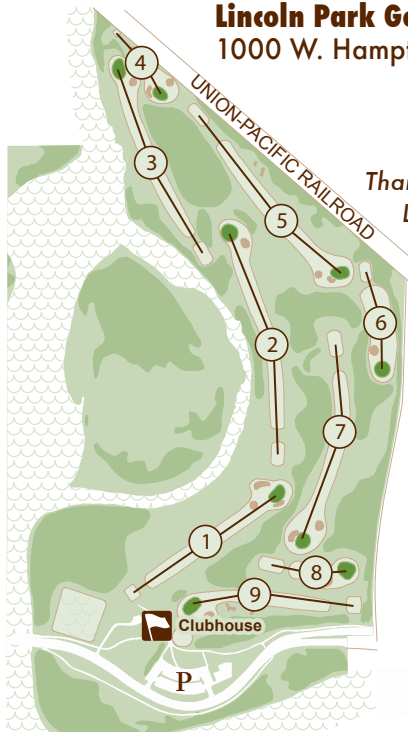

## Lincoln Park Golf Course

1000 W. Hampton Ave. • 414.962.2400

*Thank you for playing  
Lincoln Park Golf Course.*

*Tell us about your experience!  
Call the Golf Office at 414.257.8024  
or visit [countyparks.com](http://countyparks.com)  
search: Contact Golf*

*Enjoy your round  
and visit us again soon!*

Course Architect: Tom Bendelow, Redesign: George Hansen

M I L W A U K E E C O U N T Y P A R K S  
G O L F C O U R S E

RESERVATIONS: 414.475.6222 OR [COUNTYPARKS.COM](http://COUNTYPARKS.COM)